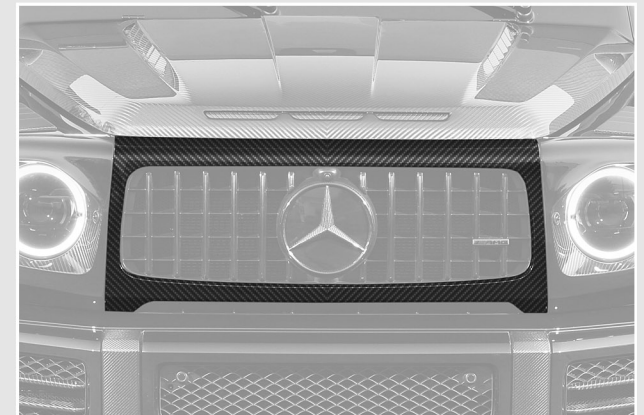

Visible carbon, G463LT.100.22.VC

4 000 euro

23. Inserts of the front grille, G500 and G350

Visible carbon, G463LT.100.23.VC

1 300 euro

24. Central panel, G63 only

Visible carbon, G463LT.100.24.VC

2 500 euro