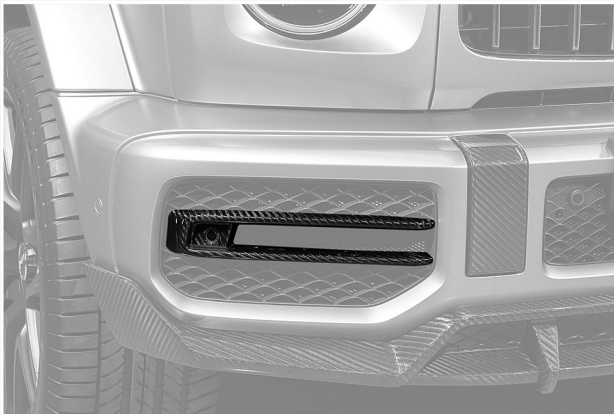

19. Front bumper inserts

Visible carbon, 2 pcs, G463LT.100.19.VC

500 euro