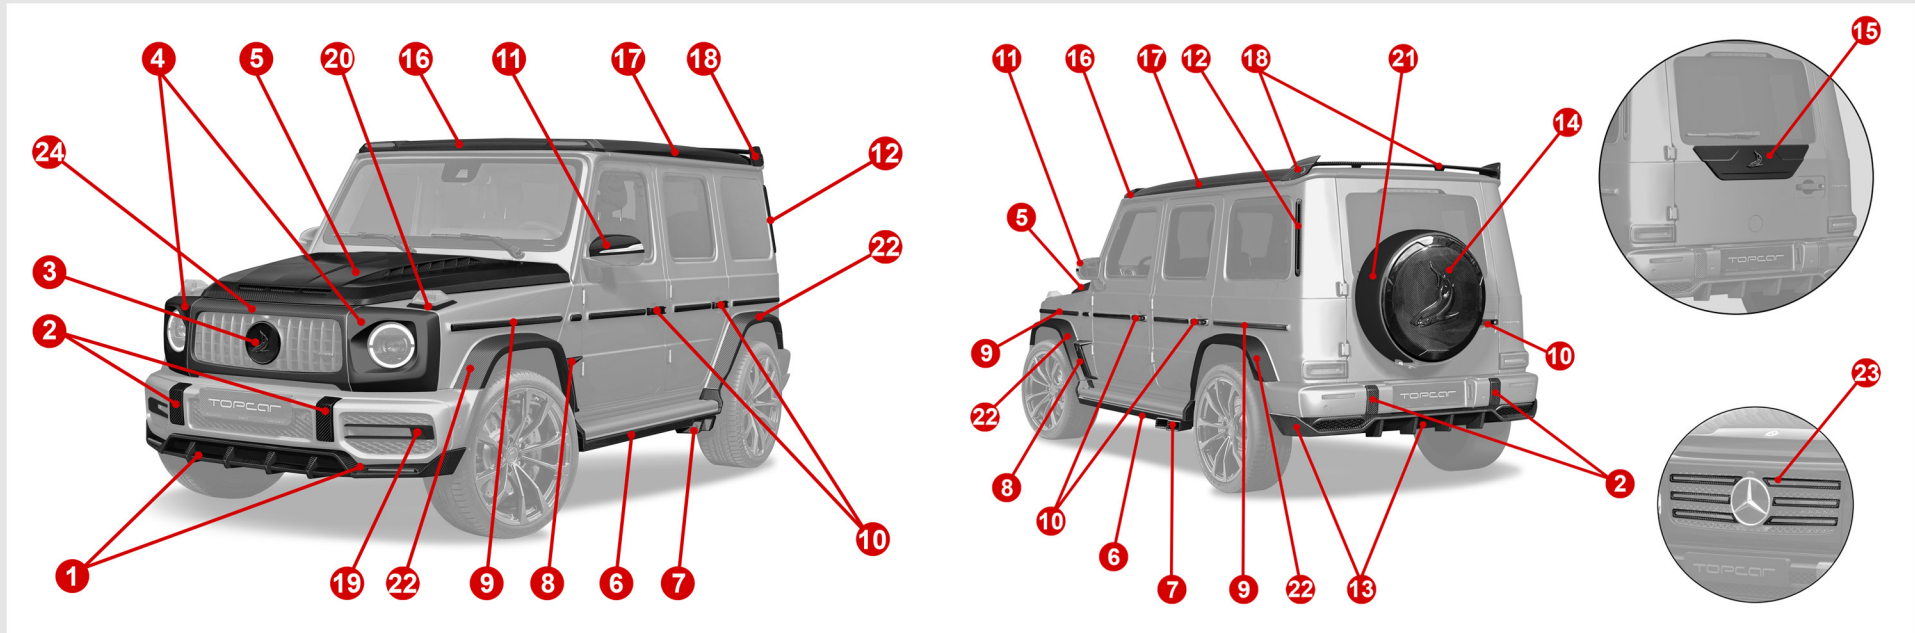

MERCEDES-BENZ G-CLASS 2022
INFERNO BODY KIT - LIGHT PACK

WWW.TOPCAR-DESIGN.COM / INFO@TOPCAR-DESIGN.COM

08.08.2022

- 1. Front lip with LED
- 2. Front and rear bumper moldings, 4 pcs
- 3. Shark logo cover
- 4. Head light protection cover, 2 pcs
- 5. Engine bonnet
- 6. Side sills, 6 pcs
- 7. Exhaust tips, 4 pcs
- 8. Side panel with Shark logo, 2 pcs
- 9. Side body trimbars cover, 10 pcs
- 10. Door handles, 5 pcs
- 11. Mirror cover, 2 pcs
- 12. Rear C-Pillar cover, 2 pcs