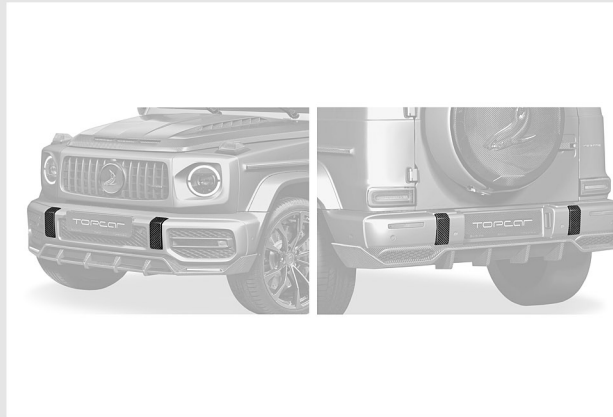

2. Front and rear bumper moldings, 4 pcs

visible carbon fiber, G463LT.100.02.VC

1 000 euro