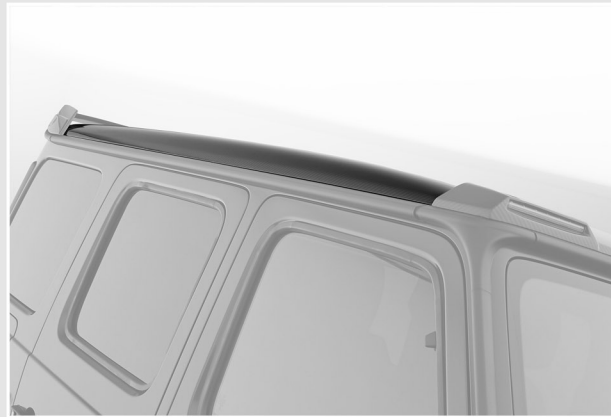

17. Side roof panel, 2 pcs

visible carbon fiber, G463LT.100.17.VC 1 200 euro

primed carbon fiber, G463LT.100.17.PC 600 euro