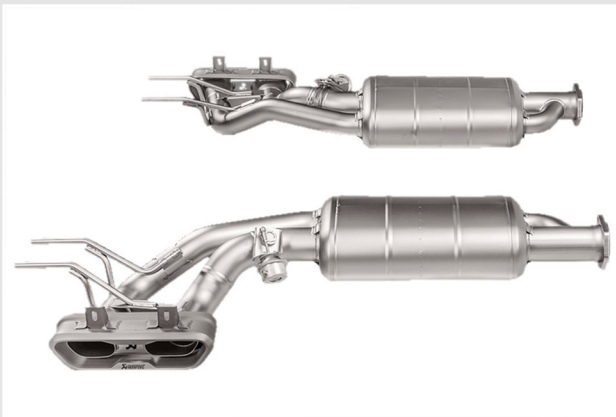

Seat back covers

visible carbon fiber, G463LT.100.24.VC

2 650 euro

Exhaust Akrapovic Evolution Line (Titanium)

Akrapovic exhaust system - Evolution Line (Titanium)

11 250 euro

Forged wheels Shark style

Shark style 22", 4 pcs 8 040 euro
front 22x10, ET36 / ET16 ; rear 22x10, ET36 / ET11