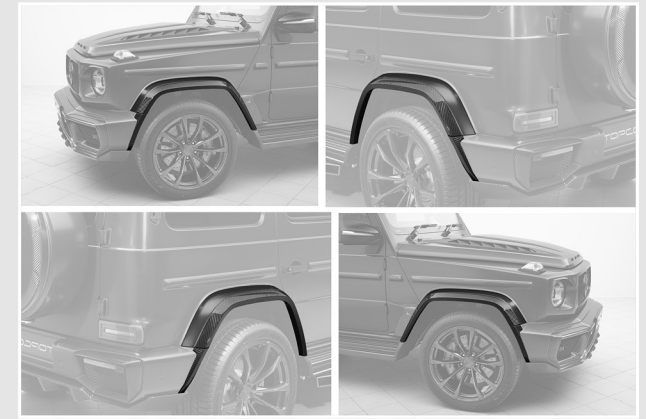

Engine bonnet, visible carbon 7.500,00 €  
G463.100.20VC

can be installed separately

9. Side panel with Shark logo, 2 pcs

Side panel, 2 pcs, primed carbon 833,00 €  
G463.110.2LPC

Side panel, 2 pcs, visible carbon 1.150,00 €  
G463.110.2LVC