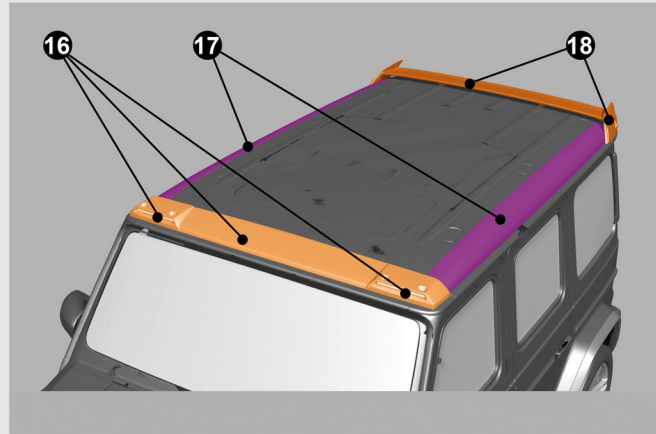

MERCEDES-BENZ G-CLASS 2022  
INFERNO BODY KIT

[WWW.TOPCAR-DESIGN.COM](http://WWW.TOPCAR-DESIGN.COM) / [INFO@TOPCAR-DESIGN.COM](mailto:INFO@TOPCAR-DESIGN.COM)

08.08.2023

1. Front bumper with air intakes
2. LED-lights, 2 pcs
3. Front lip
4. Front bumper spoiler
5. Front side splitter, left and right
6. Head light protection cover, 2 pcs
7. Engine bonnet
8. Front and rear fender extensions, 8 pcs
9. Side panel with Shark logo, 2 pcs
10. Side sills, 6 pcs
11. Exhaust tips, 4 pcs
12. Rear bumper
13. Addon diffuser
14. Rear side splitter, left and right
15. Spare wheel cover
16. Roof LED panel
17. Side roof panel, 2 pcs
18. Roof spoiler
19. Mirror cover, 2 pcs
20. Side body trimbars cover, 10 pcs
21. Shark logo cover
22. Rear C-Pillar cover, 2 pcs
23. Door handles visible carbon fiber, 5 pcs
24. Pad on the 5th door
25. Turn Signal Frames
26. Spare wheel cover rim
27. Central panel