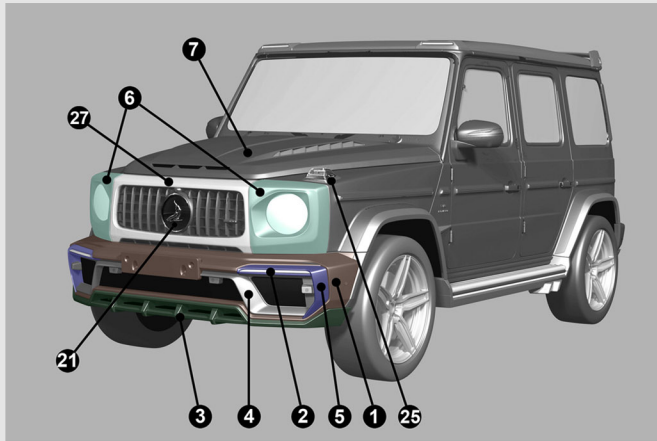

MERCEDES-BENZ G-CLASS 2022  
INFERNO BODY KIT

[WWW.TOPCAR-DESIGN.COM](http://WWW.TOPCAR-DESIGN.COM) / [INFO@TOPCAR-DESIGN.COM](mailto:INFO@TOPCAR-DESIGN.COM)

08.08.2023

1. Front bumper with air intakes
2. LED-lights, 2 pcs
3. Front lip
4. Front bumper spoiler
5. Front side splitter, left and right
6. Head light protection cover, 2 pcs
7. Engine bonnet
8. Front and rear fender extensions, 8 pcs
9. Side panel with Shark logo, 2 pcs
10. Side sills, 6 pcs
11. Exhaust tips, 4 pcs
12. Rear bumper
13. Addon diffuser
14. Rear side splitter, left and right
15. Spare wheel cover
16. Roof LED panel
17. Side roof panel, 2 pcs
18. Roof spoiler
19. Mirror cover, 2 pcs
20. Side body trimbars cover, 10 pcs
21. Shark logo cover
22. Rear C-Pillar cover, 2 pcs
23. Door handles visible carbon fiber, 5 pcs
24. Pad on the 5th door
25. Turn Signal Frames
26. Spare wheel cover rim
27. Central panel