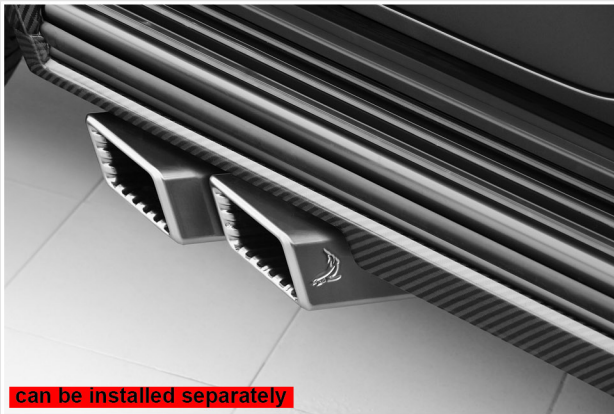

11. Exhaust tips, 4 pcs

Exhaust tips, 4 pcs 1.800,00 €
G463.EXHT.2