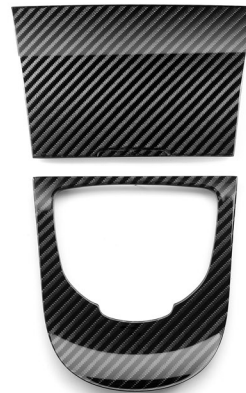

Forged wheels Classic style

**Classic style 22", 4 pcs** 8.040,00 €  
front 22x10, ET36 / ET16 ; rear 22x10, ET36 / ET11

**Classic style 23", 4 pcs** 9.240,00 €  
front 23x10, ET36 / ET16 ; rear 23x10, ET36 / ET11

Akrapovic exhaust system - Evolution Line

**Akrapovic exhaust system** 11.250,00 €  
Akrapovic exhaust system - EVOLUTION LINE (MERITUM)

Main dashboard panel, 2 pcs.

Central air vents panel

Driver's dashboard, 3 pcs.

Door panels, 4 pcs.

Central tunnel panels, 2 pcs.

Dashboard handle pad

INTERIOR SET COST

Carbon Twill 2x2

total:  
3 570 EURO

Carbon Twill 4x4

total:  
3 570 EURO