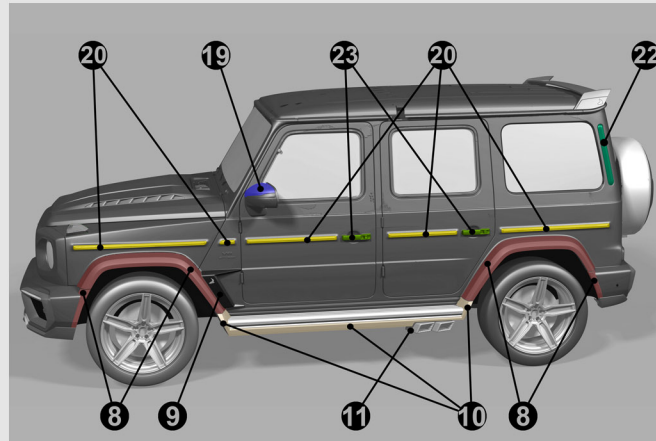

MERCEDES-BENZ G-CLASS 2022  
INFERNO BODY KIT

[WWW.TOPCAR-DESIGN.COM](http://WWW.TOPCAR-DESIGN.COM) / [INFO@TOPCAR-DESIGN.COM](mailto:INFO@TOPCAR-DESIGN.COM)

08.08.2023

1. Front bumper with air intakes
2. LED-lights, 2 pcs
3. Front lip
4. Front bumper spoiler
5. Front side splitter, left and right
6. Head light protection cover, 2 pcs
7. Engine bonnet
8. Front and rear fender extensions, 8 pcs
9. Side panel with Shark logo, 2 pcs
10. Side sills, 6 pcs
11. Exhaust tips, 4 pcs
12. Rear bumper
13. Addon diffuser
14. Rear side splitter, left and right
15. Spare wheel cover
16. Roof LED panel
17. Side roof panel, 2 pcs
18. Roof spoiler
19. Mirror cover, 2 pcs
20. Side body trimbars cover, 10 pcs
21. Shark logo cover
22. Rear C-Pillar cover, 2 pcs
23. Door handles visible carbon fiber, 5 pcs
24. Pad on the 5th door
25. Turn Signal Frames
26. Spare wheel cover rim
27. Central panel