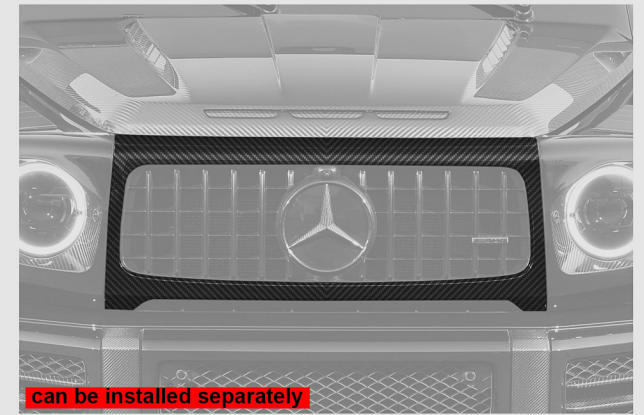

can be installed separately

27. Central panel

Panel, visible carbon fiber 2.500,00 €
G463.400.30.VC