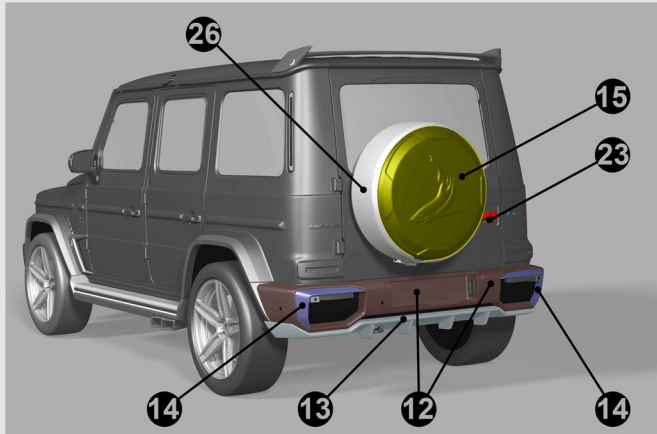

MERCEDES-BENZ G-CLASS 2022  
INFERNO BODY KIT

[WWW.TOPCAR-DESIGN.COM](http://WWW.TOPCAR-DESIGN.COM) / [INFO@TOPCAR-DESIGN.COM](mailto:INFO@TOPCAR-DESIGN.COM)

08.08.2023

1. Front bumper with air intakes
2. LED-lights, 2 pcs
3. Front lip
4. Front bumper spoiler
5. Front side splitter, left and right
6. Head light protection cover, 2 pcs
7. Engine bonnet
8. Front and rear fender extensions, 8 pcs
9. Side panel with Shark logo, 2 pcs
10. Side sills, 6 pcs
11. Exhaust tips, 4 pcs
12. Rear bumper
13. Addon diffuser
14. Rear side splitter, left and right
15. Spare wheel cover
16. Roof LED panel
17. Side roof panel, 2 pcs
18. Roof spoiler
19. Mirror cover, 2 pcs
20. Side body trimbars cover, 10 pcs
21. Shark logo cover
22. Rear C-Pillar cover, 2 pcs
23. Door handles visible carbon fiber, 5 pcs
24. Pad on the 5th door
25. Turn Signal Frames
26. Spare wheel cover rim
27. Central panel